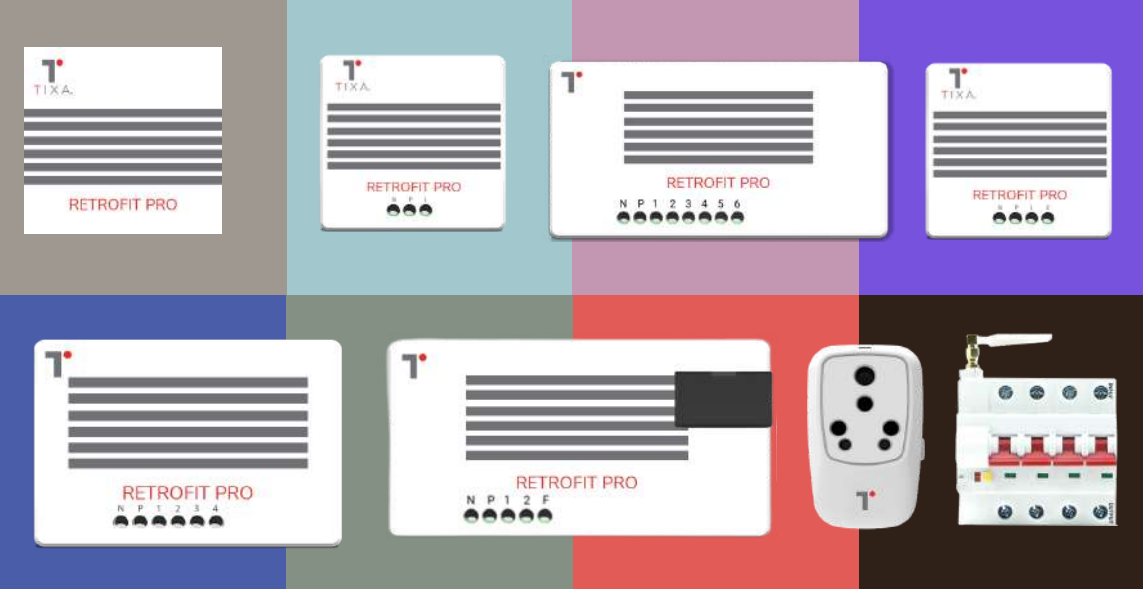

The heart of your new smart home experience

The connected you

An Integrated system that makes home automations communicate with each other: **Simple, Efficient & Connected**

Scan Here

Onebee Technology Pvt. Ltd

301/1, Police Kandaswamy Street,
Puliyakulam, Ramanathapuram,
Coimbatore - 641045
support@onebee.in / www.onebee.in

91 95008 50000

We make
the **ordinary**
extraordinary.

Connected
anytime,
anywhere

VARIANTS