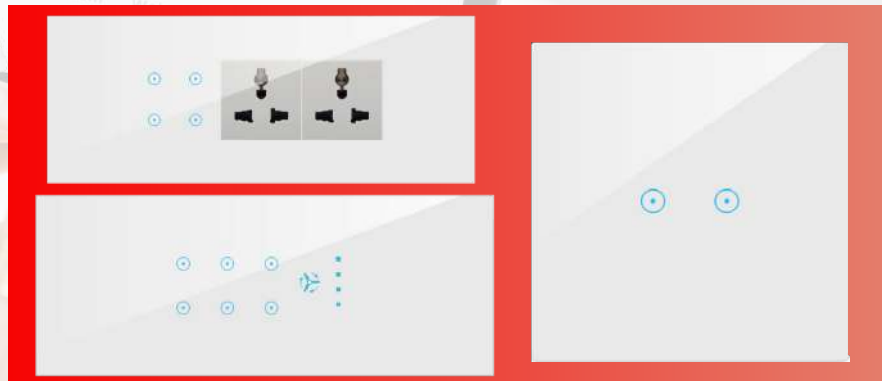

Design your light

What If I Have A Mobile Phone

Remote Access To **YOUR** Home

Imagine your
connected home.