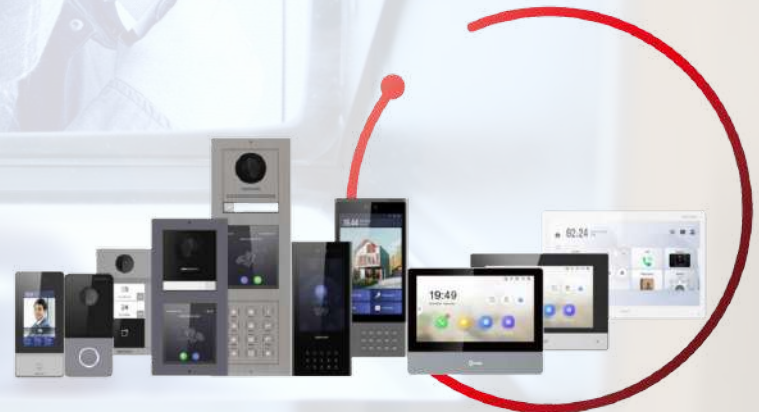

## IP SERIES

- Excellent Image Quality
- WDR, Wide FOV, High resolution, night vision
- Intelligent Authentication
- Various verification methods: Face / fingerprint /card / pin code
- Mobile Control
- Easy to integrate all kinds of Hikvision systems in one app
- Safe, stable and efficient with proprietary Cloud Server
- Video chat with visitors and open locks remotely
- Supports sharing device configuration pages via Hik-Connect App

## 2 WIRE SERIES

- Excellent Image Quality
- Fisheye camera, 2 MP, WDR, Night Vision
- Easy Controls & Multiple Applications
- Mobile control / Access control / Dual lock control
- Message / Do not disturb / Custom ringtone
- Easy Installation
- Can work with existing wiring
- Long-distance transmission

## 4 WIRE SERIES

- Plug & Play
- One touch calling, supports maximum 2 door
- stations and 3 indoor stations
- Competitive pricing