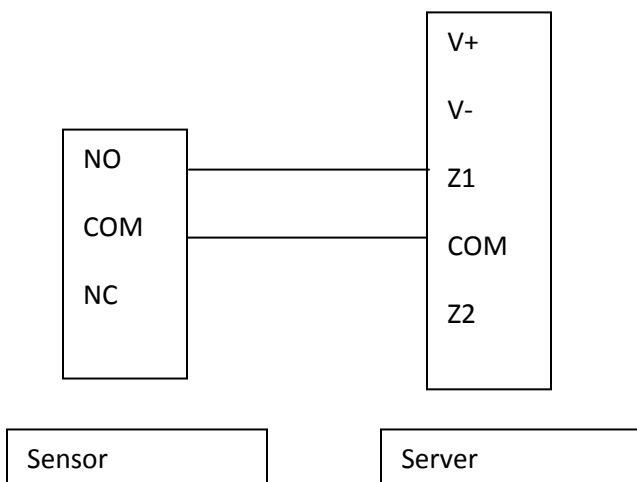

### INTRODUCTION:

- Panic switch is used to announce the emergency arise
- Onebee paniswitch send information through local siren, message, voice call
- It is simple design, we can use this device for emergency alarm for an senior citizen

### SPECIFICATION:

1. Requires Onebee Smart Server
2. Connection : Wired
3. Working : KEY type

### USED IN :

- ✓ Hospital
- ✓ Bank and ATM
- ✓ Home for senior citizen
- ✓ Border police station to prevent mavoyist attack.
- ✓ All type security rooms.

### CONNECTION DIAGRAM:

Sensor connection port